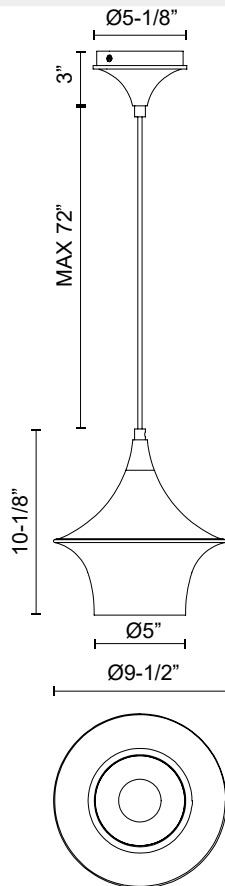

alora mood

P. 1.855.855.8926

CANADA: 19054 28TH Avenue Surrey - BC V3Z 6M3

USA: 3035 E. Lone Mountain Rd - Las Vegas, NV, 89081

EMIKO PD523009

FIXTURE DIMENSIONS	D9-1/2" x H10-1/8"
LAMP TYPE	E26
MAX WATTAGE	60W
BULB QTY	1
BULBS INCLUDED	No
VOLTAGE	120V
SHADE DIMENSIONS	D9-1/2" x H9-5/8"
MATERIAL	Aluminum; Steel;
WIRE LENGTH	72"
MINIMUM HANG HEIGHT	15"
SLOPED CEILING ADAPTABLE	Yes
LOCATION	Dry
CANOPY DIMENSIONS	D5-1/8" x H3"
BRAND	Alora Mood

[D - Diameter, L - Length, W - Width, H - Height, E - Extension]

AVAILABLE FINISHES:

PD523009BG
Brushed Gold

PD523009MB
Matte Black

*For complete warranty terms, please visit: www.aloralighting.com/warranty